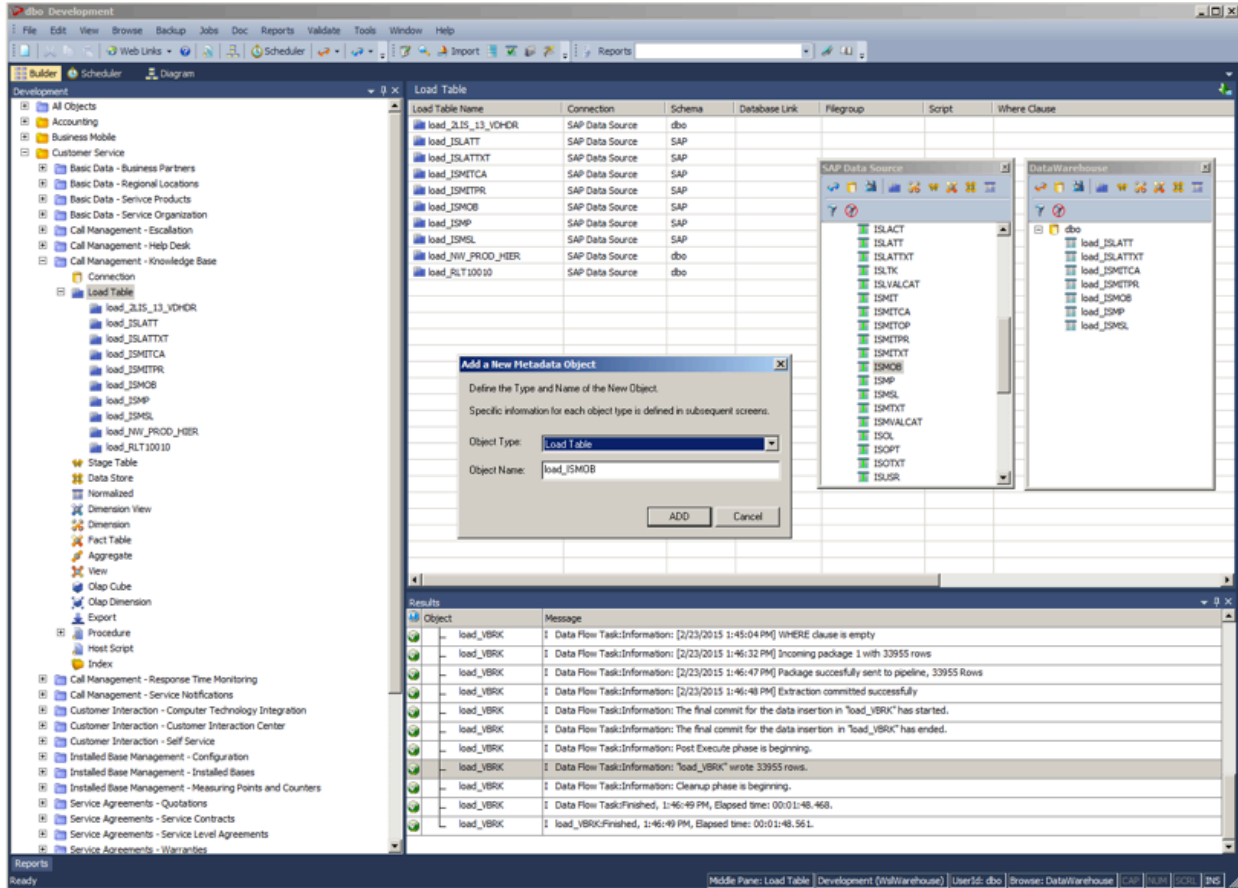

WhereScape®

EXTRACTING DATA FROM SAP USING WHERESCAPE RED

WhereScape RED SAP Extract Solution

The WhereScape RED SAP extract solution gives you access to every type of object in SAP with a standard drag and drop interface.

Simply browse SAP, drag and drop to create new load tables in your Data Warehouse then load the data straight from SAP into your Data Warehouse.

Features:

Data Warehouse Specific Features

- Incorporates and embodies a pragmatic methodology
- Replaces or complements traditional ETL tools
- Supports prototyping by dragging and dropping from source objects – before the target is defined
- Default support for incremental loads
- Default support for change detection in the data warehouse
- Default support for normalized and dimensional models
- Default support for slowly changing and snowflake dimensions

Supported SAP Objects

- Transparent Tables; Pooled Tables; Clustered Tables; Save SAP Queries; BW Cubes; Reports; Hierarchies; Delta Qs; Open Hub Services.

Solution Licensing Details:

The WhereScape RED SAP Extract Solution includes the following:

WhereScape®

Drag and Drop Extract and Load from SAP:

About WhereScape

The pioneer in data warehouse automation software, WhereScape empowers organizations constrained by time, money or lack of resources, to deliver business value from their decision support infrastructure – including enterprise data warehouses, business facing data marts, and big data solutions. WhereScape has global operations in the USA, UK, Singapore, and New Zealand. www.wherescape.com